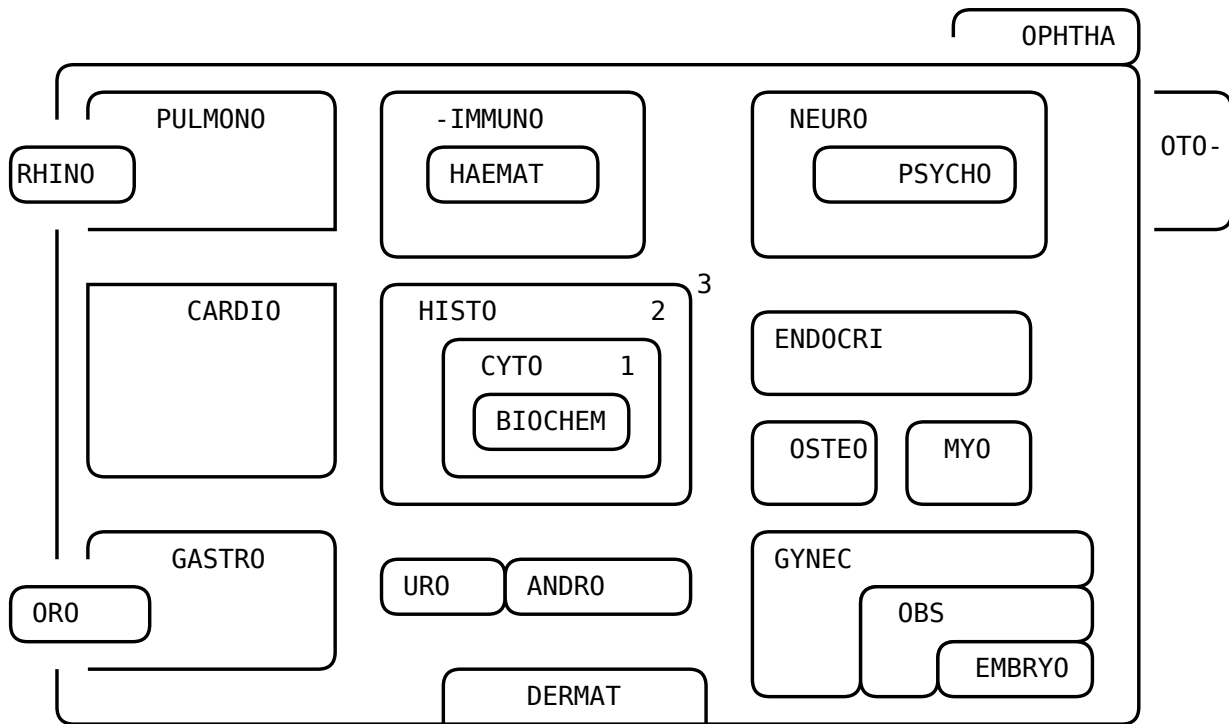

# Table of Contents

From:

<http://mantrakshar.co.in/> - Kshtrgyn

Permanent link:

[http://mantrakshar.co.in/doku.php/en/physiology\\_nestbase](http://mantrakshar.co.in/doku.php/en/physiology_nestbase)

Last update: **2024/09/11 13:59**